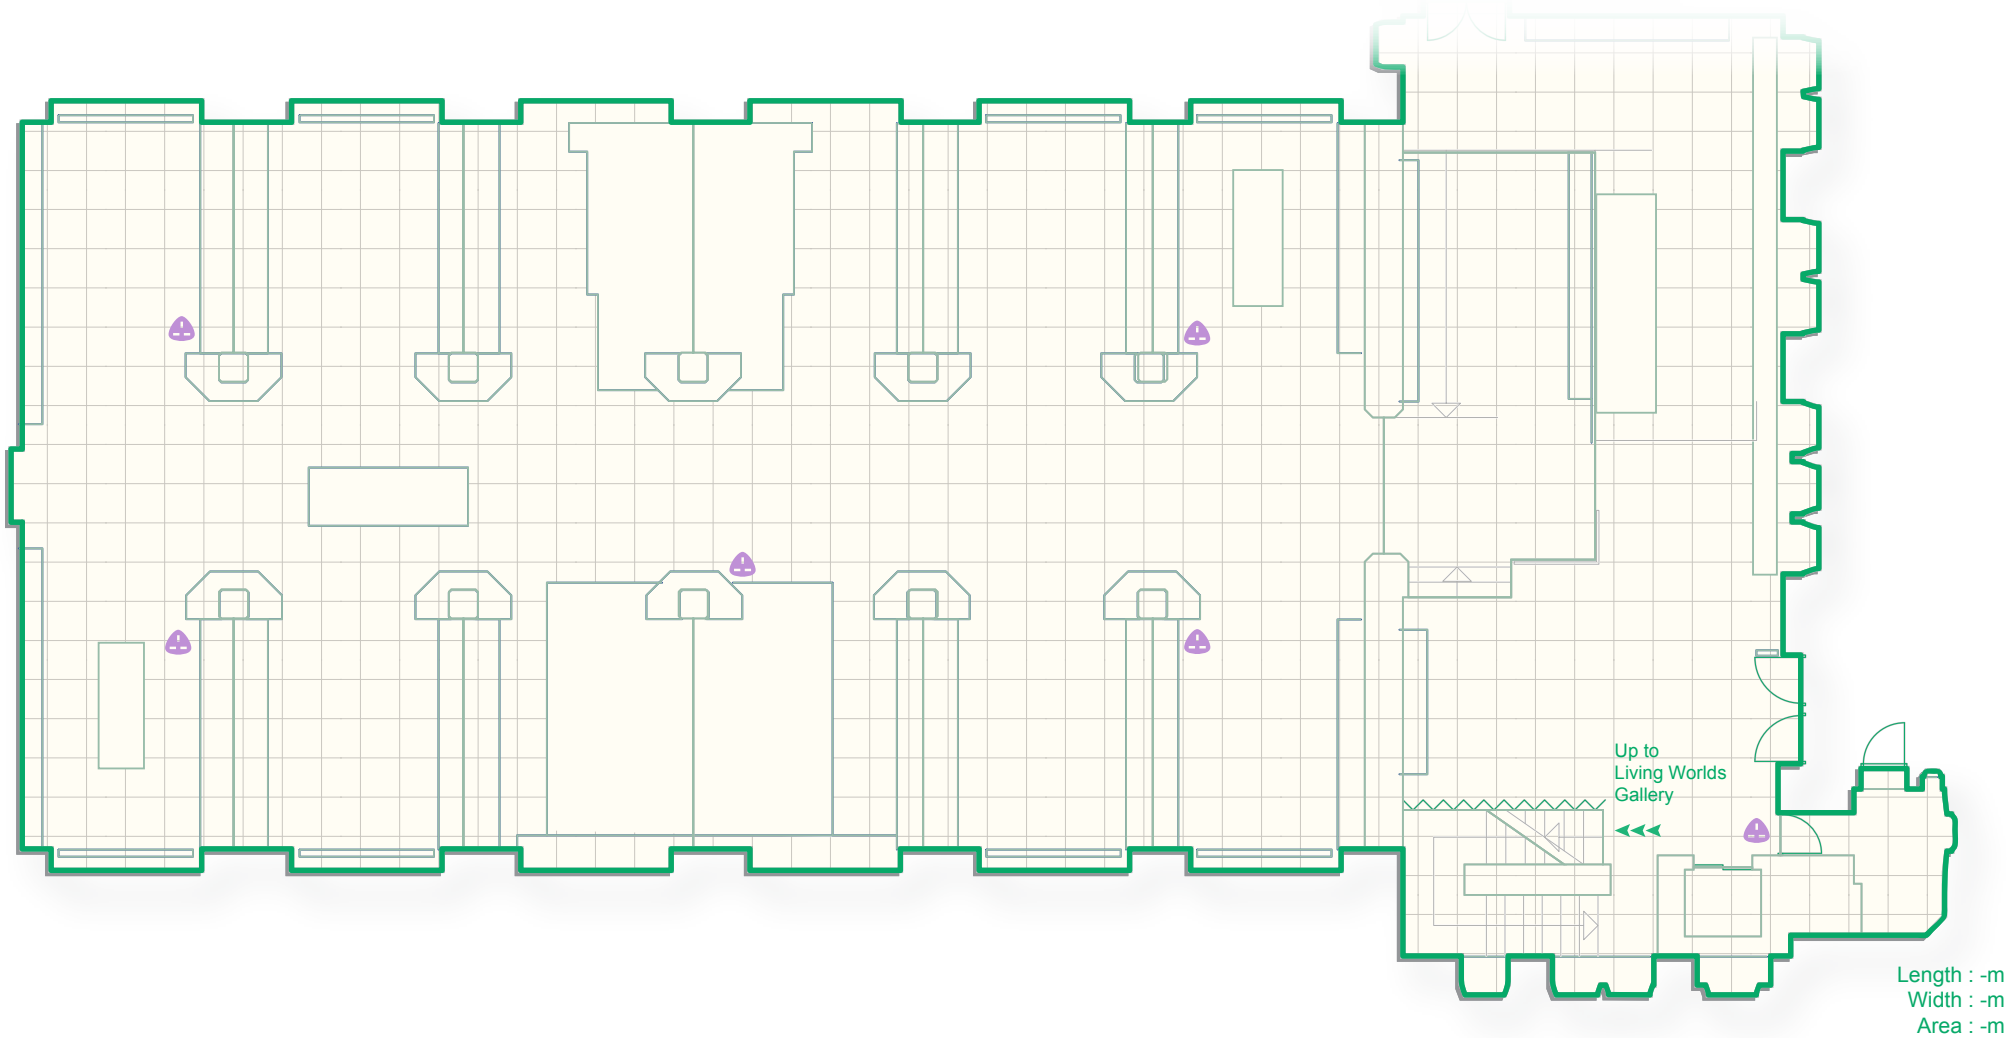

Manchester Museum Fossils Gallery

G floor

Lift

Power Point

Toilets

Scale

□ = 1m