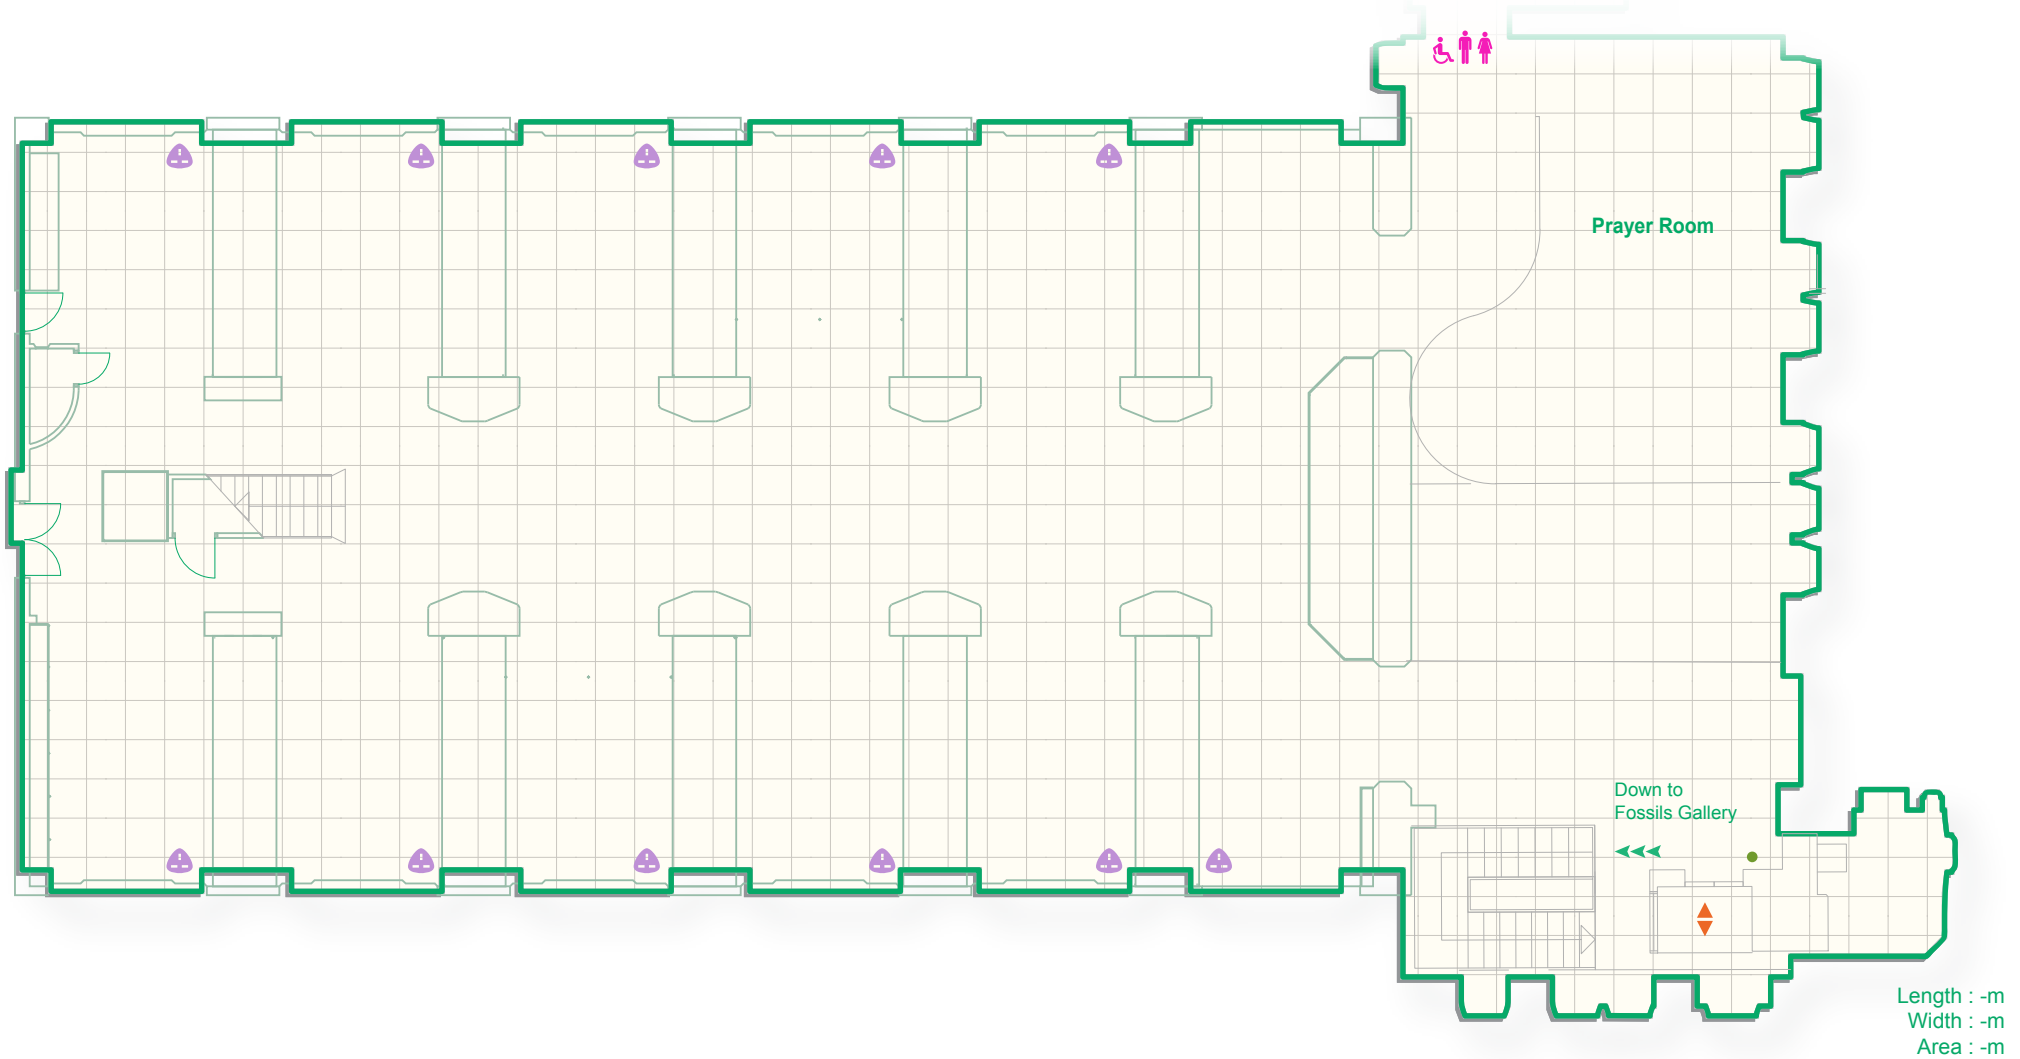

Manchester Museum

Living Worlds Gallery

1 floor
st

Scale

□ = 1m